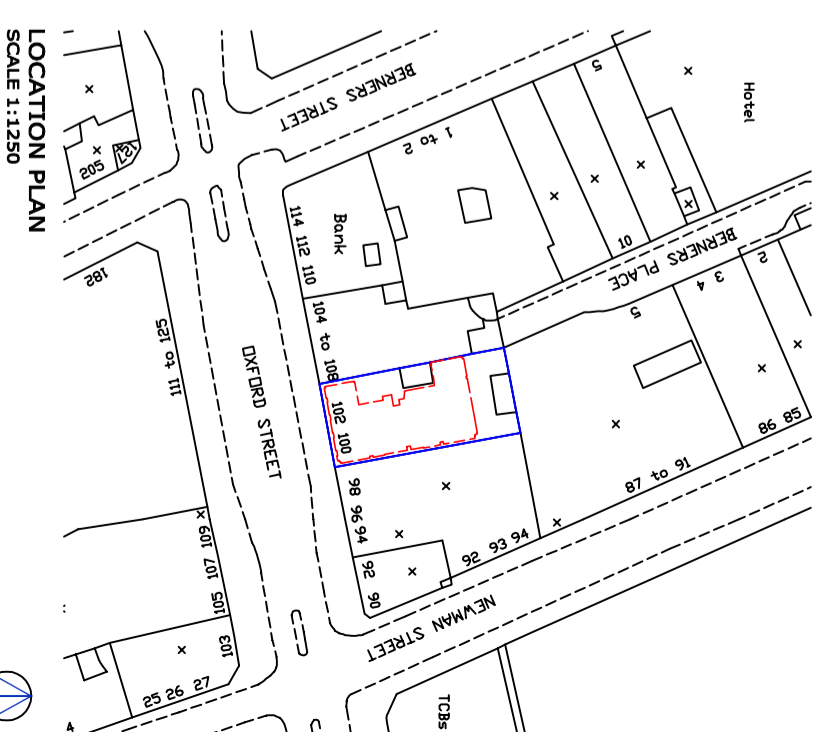

NORTH

FIRST FLOOR
100-102 OXFORD STREET

LOCATION PLAN
SCALE 1:1250

client LAZARI GP LTD		address 100-102 OXFORD STREET LONDON W1		location FIRST FLOOR LEASE PLAN	
date JULY 2013		dwg. no. MM050-100-1		scale 1:100 on A3	
revision					