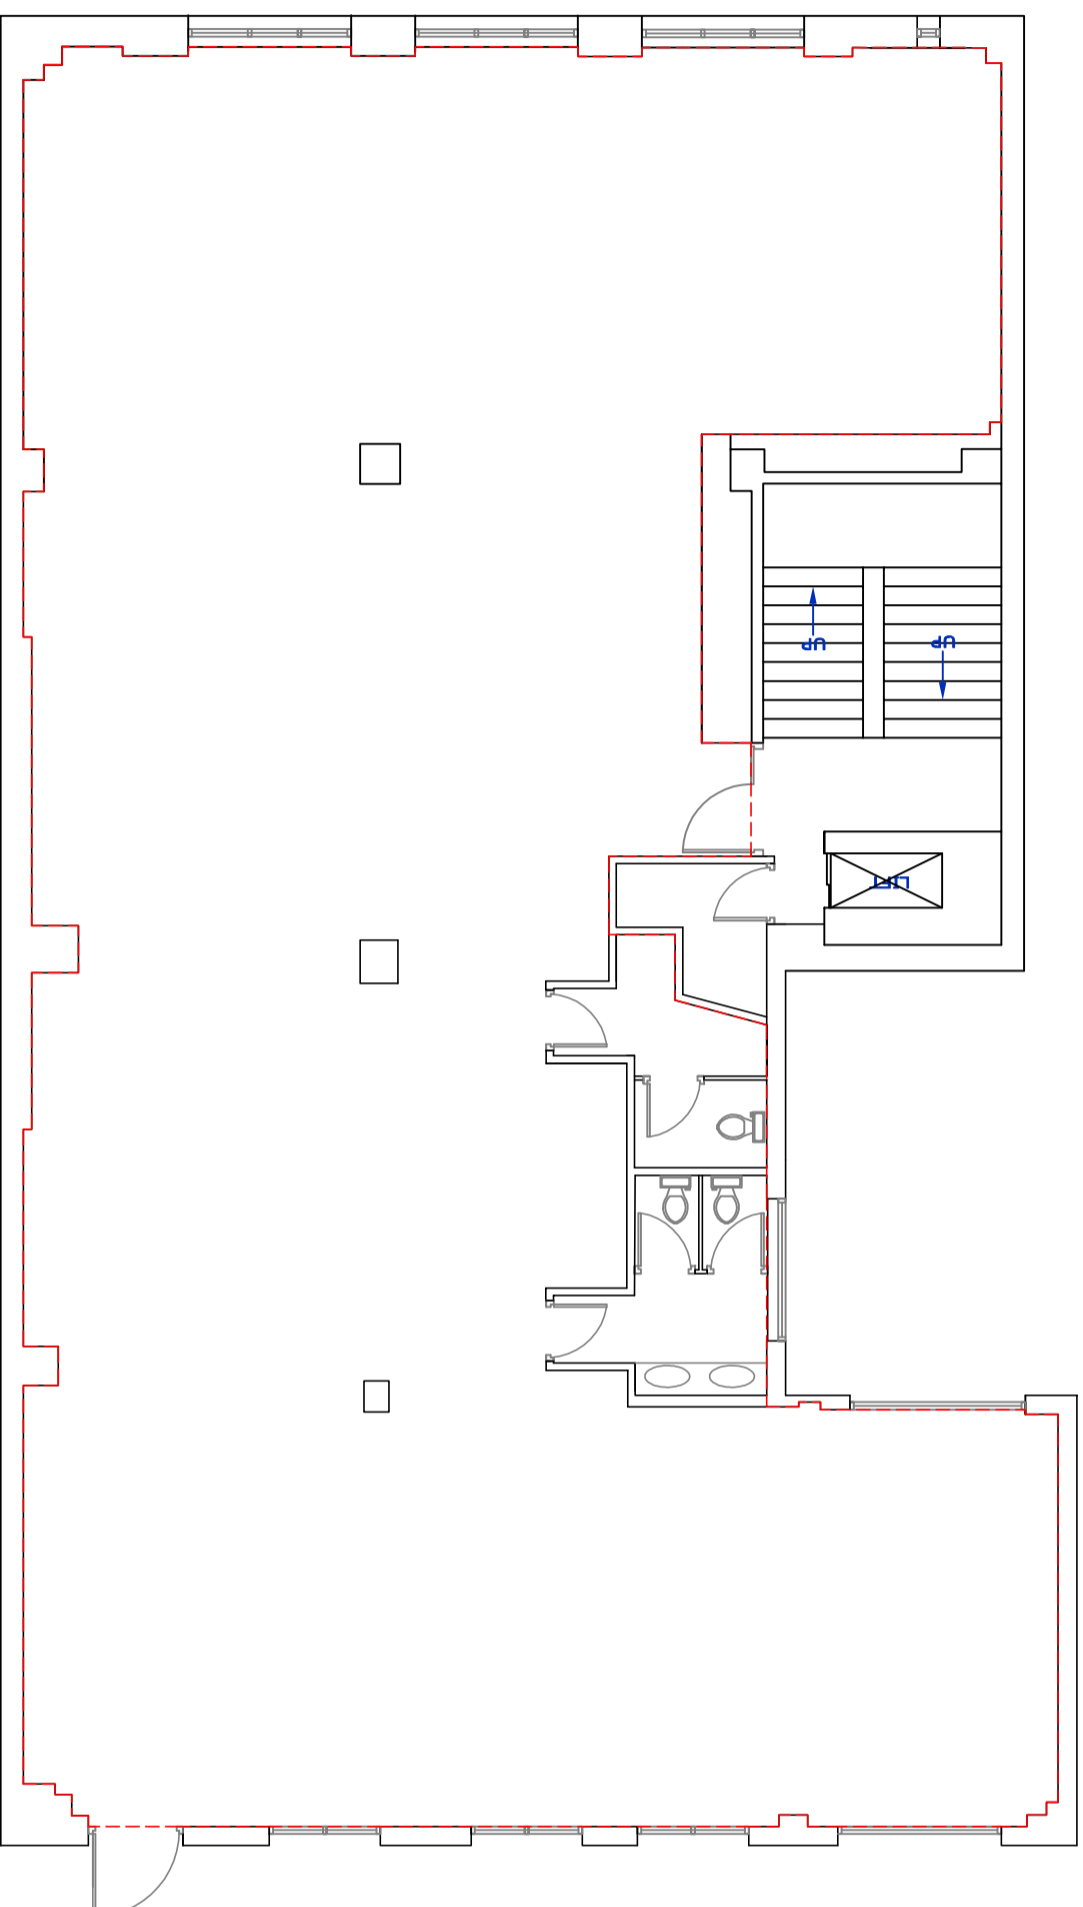

NORTH

FIRST FLOOR
100-102 OXFORD STREET

LOCATION PLAN
SCALE 1:1250

client LAZARI GP LTD		address 100-102 OXFORD STREET LONDON W1		location FIRST FLOOR LEASE PLAN	
date JULY 2013		dwg. no. MM050-100-1		scale 1:100 on A3	
revision					